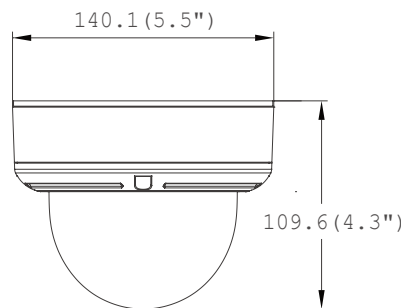

Dimensions (unit : mm)

Summary

Our Infinity DSP Series ensures excellent color sensitivity and high resolution in both day and night applications. The technology utilizes Star-Light, Wide Dynamic Range, Highlight Masking Exposure, and other great features to help produce a clear horizontal resolution of up to 620 TV lines. Super Vision at Anytime, Anywhere.

Features

- 1/3" Sony Super HAD CCD II
- 620 TV Lines [B&W], 600 TV Lines [Color]
- 3.3~12mm Varifocal Auto Iris Lens
- Electronic Day and Night
- WDR (Wide Dynamic Range)
- Smart DNR (Digital Noise Reduction)
- Star-Light (Super Low Light Technology)
- HME (Highlight Masking Exposure)
- Programmable Privacy Zones (8) & Motion Detection
- AGC / BLC / AWB
- IP66 Certified (Weatherproof)
- Easy Icon Driven OSD Menu with Built-in Joystick
- Auto Sensing 12VDC/24VAC with Line Lock
- RS-485 Built-in
- Secondary Video-BNC Output

Accessories (Optional)

Specifications

VIDEO	
Image Sensor	1/3" Sony Super HAD CCD II
Total Pixels	811 (H) x 508 (V), 411K Pixels
Scanning System	2 : 1 Interlace
Frequency	15.734KHz (H), 59.95Hz (V)
Synchronization	Internal or External
Horizontal Resolution	620 TV Lines [B&W], 600 TV Lines [Color]
Minimum Illumination	F1.2 (30IRE): 0.14 Lux [Color] F1.2 (30IRE): 0.03 Lux [B&W]
S/N Ratio	52dB (AGC off)
Video Output	CVBS: 1.0Vp-p / 75 Ω
LENS	
Focal Length	3.3-12mm
Lens Type	DC Auto Iris
OPERATIONAL	
Back Light	OFF / BLC / HME / WDR
Auto Gain Control	OFF / LOW / MID / HIGH / HIGHEST
Star-Light	OFF / X2-X1024
3D Digital Noise Reduction	OFF / LOW / MID / HIGH / SMART
White Balance	AWC / ATW / MANUAL / PUSHLOCK
Mirror	OFF / MIRROR
Sharpness	0-30
Gamma	MANUAL / 0.45 / 0.60 / 1.0
Side Light Compensation	OFF / ON
Night Up	OFF / ON
Motion Detection	OFF / ON (4 Areas)
Privacy Zones	OFF / ON (8 Programmable Zones)
Dead Pixel Cancellation	OFF / AUTO
Languages	ENGLISH / MANDARIN / CANTONESE / JAPANESE / GERMAN / FRENCH / ITALIAN / RUSSIAN / SPANISH / DUTCH
ENVIRONMENTAL	
Operating Temperature	-10°C ~ 55°C (14°F ~ 131°F)
Operating Humidity	Less than 90% (Non-Condensing)
Storage Temperature	-20°C ~ 70°C (-4°F ~ 158°F)
IP Rating	IP66 (Protects against dust and high pressure water.)
ELECTRICAL	
Power Requirement	Dual (12VDC & 24VAC)
Power Consumption	12VDC: 1.8W, 150mA 24VAC: 2.4W, 100mA
MECHANICAL	
Housing Material	Aluminum
Dome Cover Material	Polycarbonate
Dimensions	140.1 X 109.6 mm (5.5 X 4.3 in)
Weight	2.06 lbs