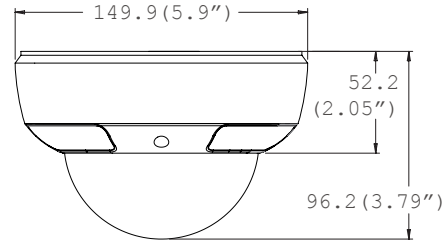

Dimensions (unit : mm)

Summary

Our Value 960H Camera is a high resolution camera with an affordable price. Its 960H CCD image sensor achieves higher resolution and higher sensitivity than conventional CCTV cameras. The V562DIR also offers a 2.8-11mm varifocal auto iris lens and features like Highlight Masking Exposure, Back Light Compensation, and Electronic Day and Night. The camera's innovative features and sleek attractive design make it ideal for a wide range of video surveillance applications.

Features

- 960H CCD Image Sensor (960 Horizontal Pixels)
- 700 TV Lines [B/W], 650 TV Lines [Color]
- 2.8~11mm Varifocal Auto Iris Lens
- Electronic Day and Night
- 85ft Range IR with Intelligent Camera Sync, Smart IR
- HME (Highlight Masking Exposure)
- Programmable Privacy Zones (8) & Motion Detection
- AGC (Auto Gain Control)
- BLC (Back Light Compensation)
- AWB (Auto White Balance)
- Easy Icon Driven OSD Menu with Built-in Joystick
- IP66 Certified (Weatherproof)
- Auto Sensing 24VAC/12VDC
- Secondary Video-BNC Output

Specifications

VIDEO	
Image Sensor	960H CCD
Total Pixels	1020 (H) x 507 (V), 520K Pixels
Scanning System	2 : 1 Interlace
Frequency	15.734KHz (H), 59.95Hz (V)
Synchronization	Internal
Horizontal Resolution	700 TV Lines [B/W], 650 TV Lines [Color]
Minimum Illumination	F1.2 (30IRE): 0.3 Lux [Color] F1.2 (30IRE): 0.0 Lux [B/W]
S/N Ratio	52dB (AGC off)
Video Output	CVBS: 1.0Vp-p / 75 Ω
LENS	
Focal Length	2.8-11mm
Lens Type	DC Auto Iris
IR Distance	85ft Range
OPERATIONAL	
Lens	MANUAL, DC (000-100)
Back Light Compensation	OFF, BLC, HME, DIGITAL WDR
Auto Gain Control	OFF, LOW, MID, HIGH, HIGHEST
White Balance	AWC, ATW, MANUAL, PUSH
Color Mode	NORMAL, COOL, WARM
Day and Night	AUTO, COLOR, B&W
Mirror	OFF, MIRROR
Sharpness	000-030
Gamma	MANUAL, 0.45, 0.60, 1.00
Side Light Compensation	OFF, ON (000-030)
Night Up	OFF, ON
Motion Detection	OFF, ON (4 Programmable Zones)
Privacy Zones	OFF, ON (8 Programmable Zones)
Title	OFF, ON (Up to 16 Characters)
Dead Pixel Cancellation	OFF, AUTO
Communication Protocol	PELCO-D
ENVIRONMENTAL	
Operating Temperature	-10°C ~ 55°C (14°F ~ 131°F)
Operating Humidity	Less than 90% (Non-Condensing)
Storage Temperature	-20°C ~ 70°C (-4°F ~ 158°F)
IP Rating	IP66 (Protects against dust and high pressure water.)
ELECTRICAL	
Power Requirement	Dual (DC12V & AC24V)
Power Consumption	DC12V: 1.9W, 158.3mA / LED ON 5.7W, 475mA AC24V: 2.0W, 83.3mA / LED ON 5.3W, 220.8mA
MECHANICAL	
Housing Material	Aluminum
Dome Cover Material	Polycarbonate
Dimensions	∅149.9 X 96.2 mm (∅5.9 X 3.79 in)
Weight	2.10 lbs