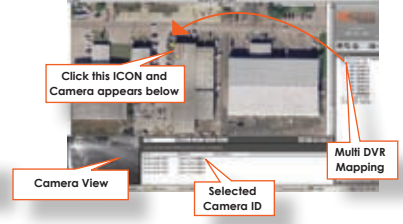

Live Screen (Up to 36ch)

Playback In Live View Screen

Playback Screen

E-Map Screen

Technical Specifications

Model	DW916N	DW904N	DW716N	DW708N	DW704N
OS	Linux				
Compression	MPEG4				
Video In	16	4	16	8	4
Video Out	Looping Outputs, VCR, VGA, S-Video				
Audio In	16	4	8	8	4
Composite Output	1				
Spot Monitor	3	1	5	3	1
Recording Resolution	720x480, 720x240, 320x240				
Recording Speed	480 fps	120 fps	120 fps	120 fps	120 fps
Recording Frame Display	Live View				
Recording Mode	Schedule, Sensor, Motion				
Search Mode	Date and Time, Event, Search Bar				
Video Loss	Available				
Motion Detection	Built In				
Sensor/Alarm Output	16/16	4/4	16/16	8/8	4/4
Language Support	English, Spanish, German, Portuguese				
PIP	Yes				
P/T/Z	RS-485				
Backup	DDRW/VCR/Network/USB				
System Control	Mouse/Infrared Remote Control				
Network	LAN/WAN/Internet (DDNS, Web Browser)				
Image Size	3-4Kbyte Average				
Weight	26 LBS	14 LBS	26 LBS	26 LBS	14 LBS
Dimensions	25x24x10	21x15x10	25x24x10	25x24x10	21x15x10