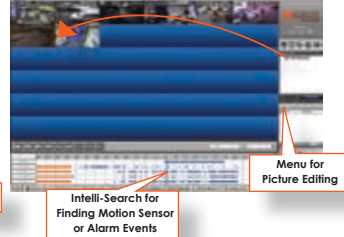

Playback Screen