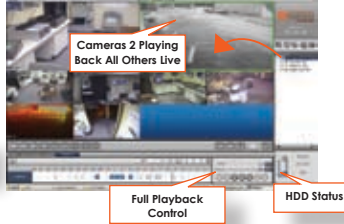

Playback In Live View Screen