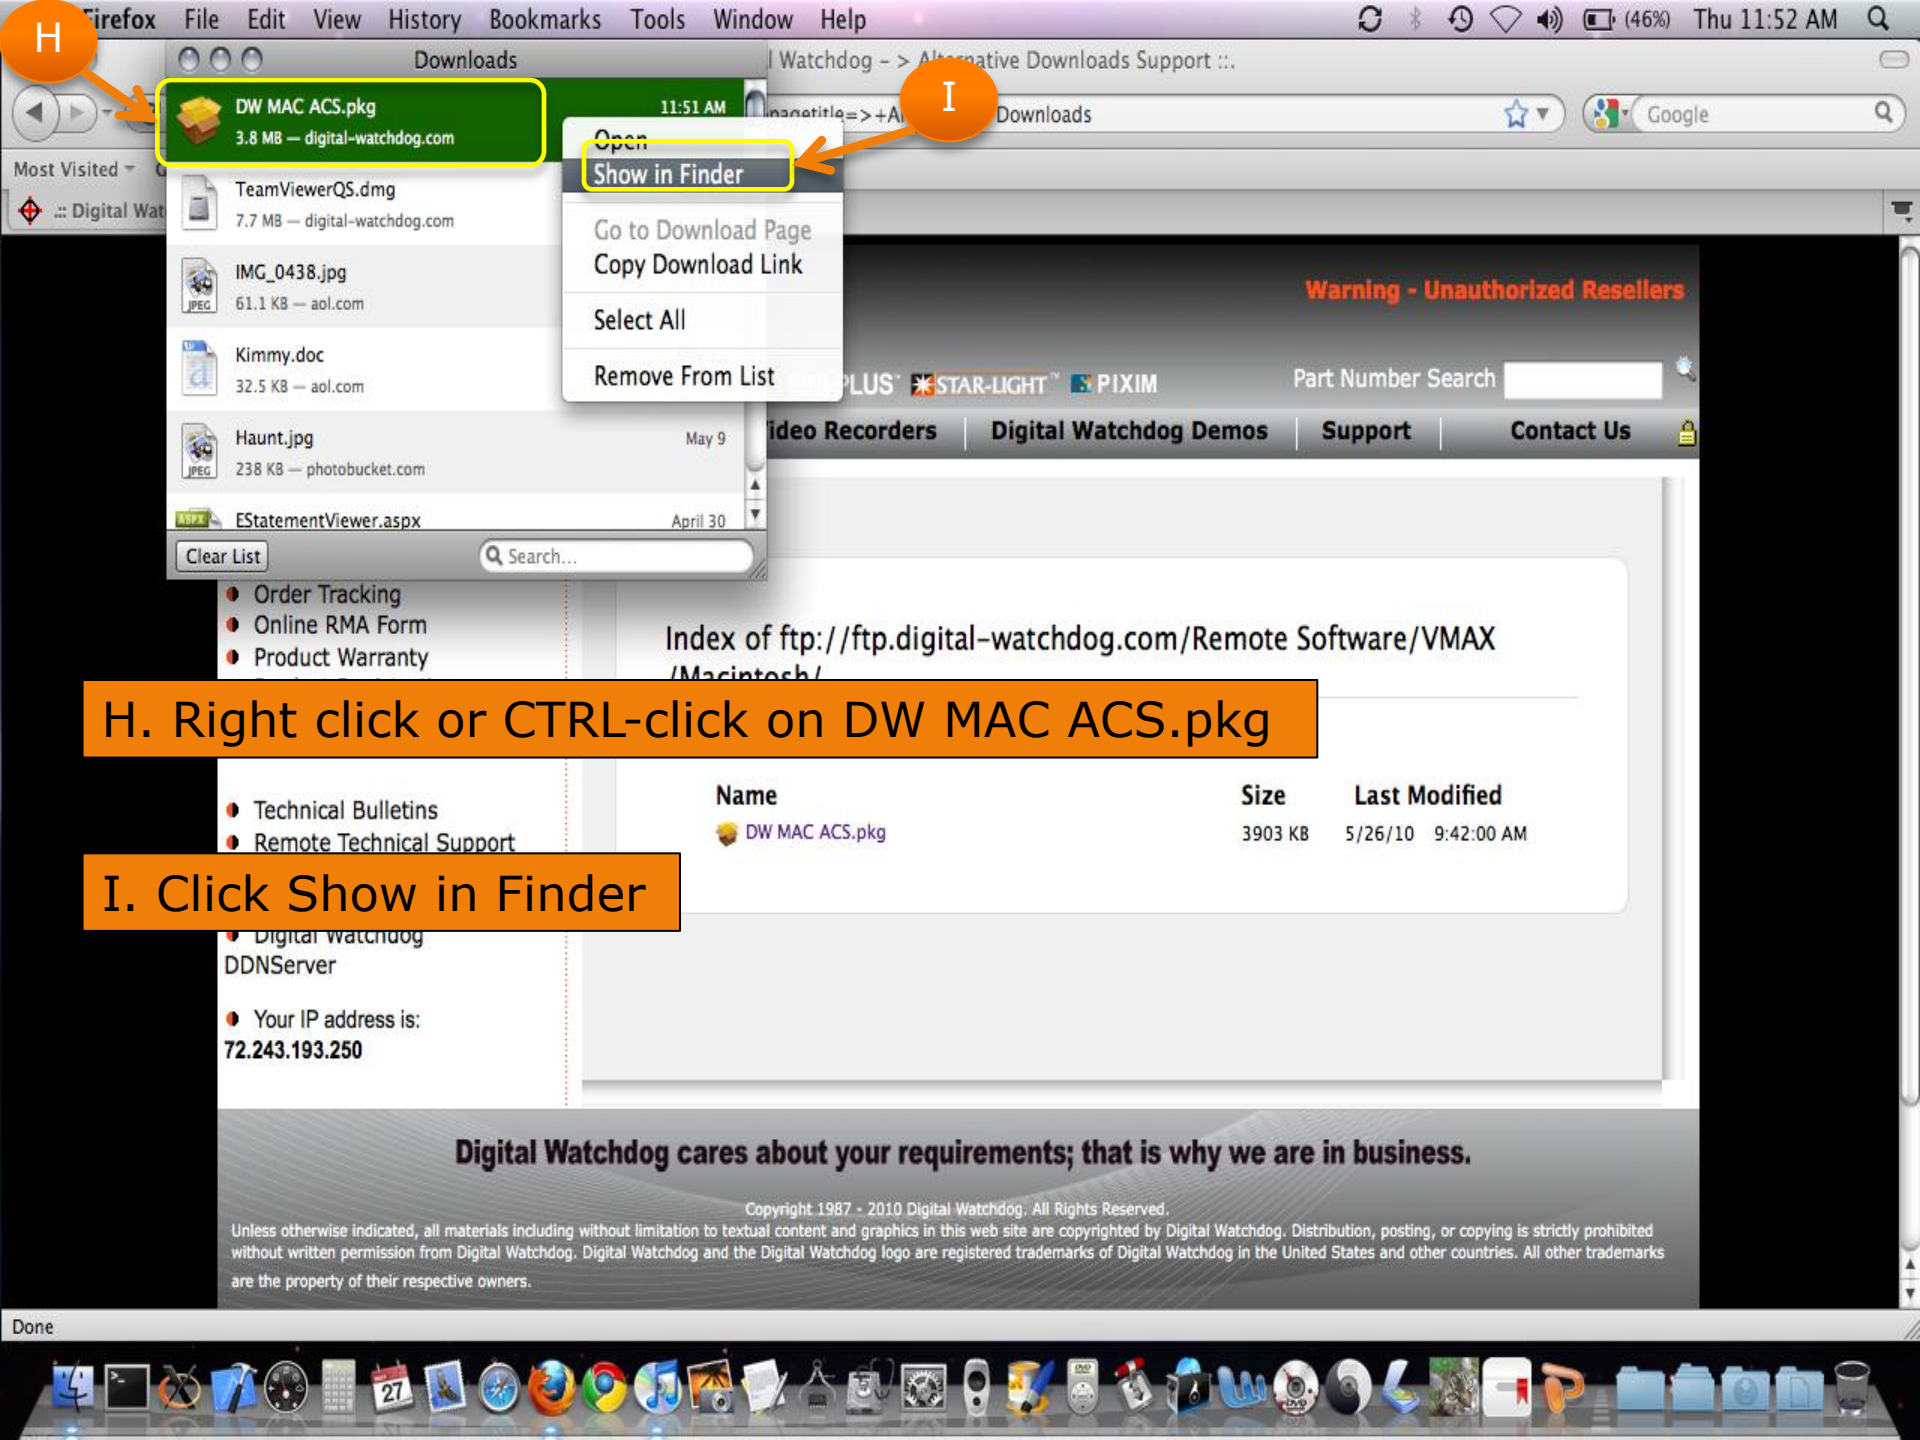

Your IP address is: 72.243.193.250

Digital Watchdog Remote Software/VMAX

Size	Last Modified
3903 KB	5/26/10 9:42:00 AM

Digital Watchdog cares about your requirements; that is why we are in business.

Copyright 1987 - 2010 Digital Watchdog. All Rights Reserved.
Unless otherwise indicated, all materials including without limitation to textual content and graphics in this web site are copyrighted by Digital Watchdog. Distribution, posting, or copying is strictly prohibited without written permission from Digital Watchdog. Digital Watchdog and the Digital Watchdog logo are registered trademarks of Digital Watchdog in the United States and other countries. All other trademarks are the property of their respective owners.