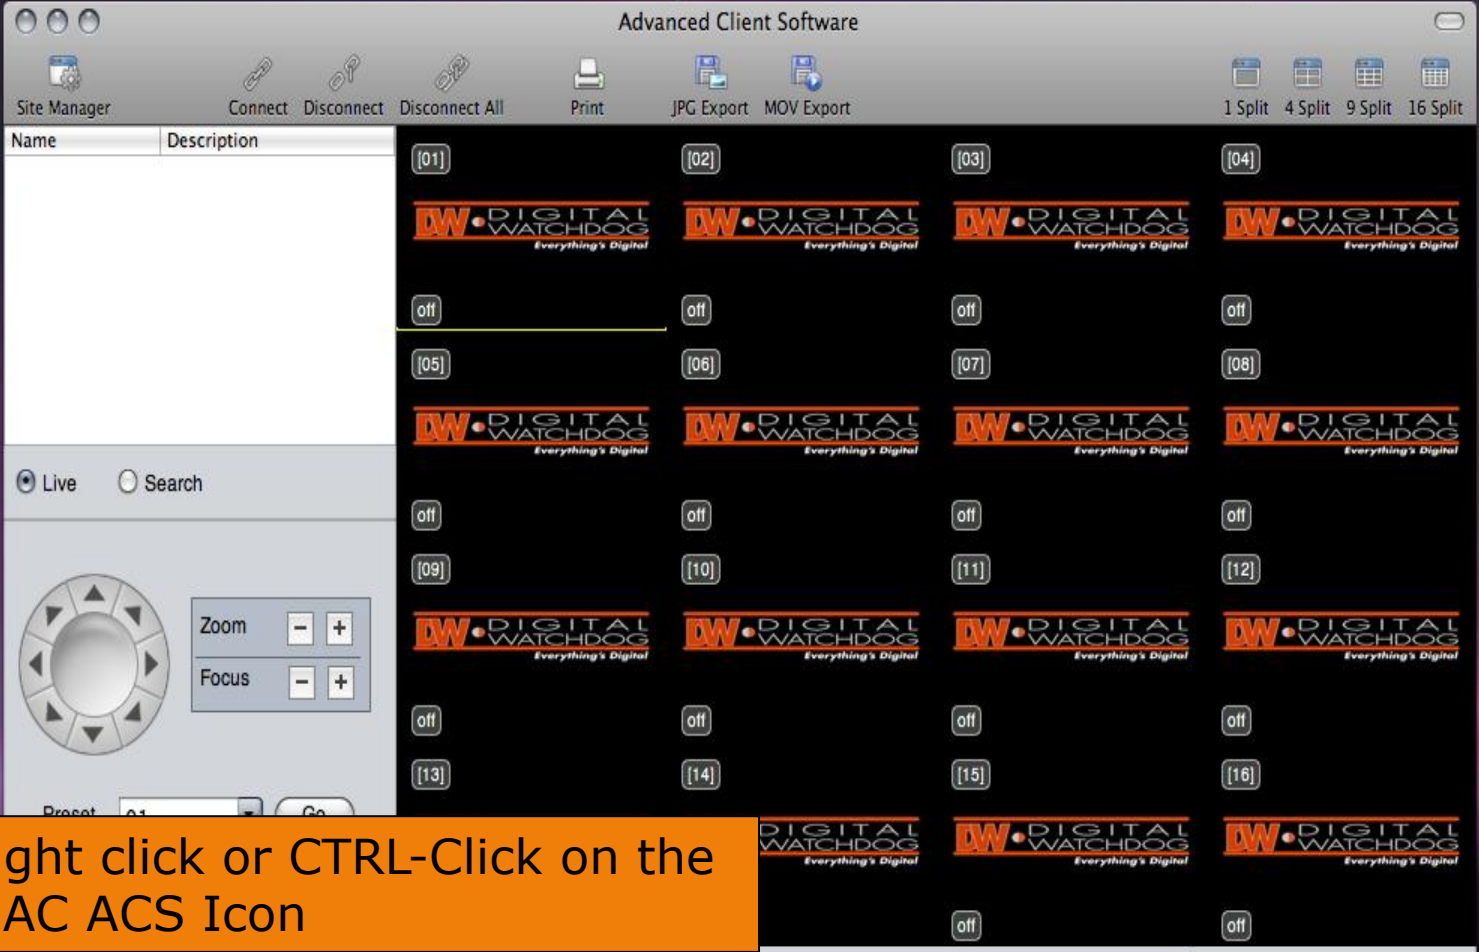

K. Please follow the prompts, Click Close when the installation is succeeded. Close all windows and proceed to step 11.

DW MAC ACS.pkg

11

Finder

11. Click to open the Finder

12

12. Click on Applications

13. Scroll down to find the DW MAC ACS Icon and double click it.