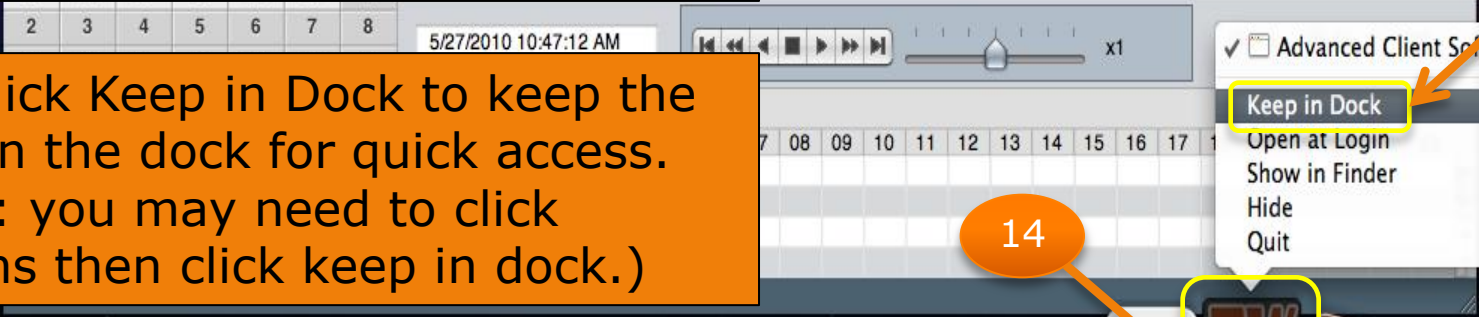

14. Right click or CTRL-Click on the DW MAC ACS Icon

15. Click Keep in Dock to keep the Icon in the dock for quick access. (note: you may need to click options then click keep in dock.)