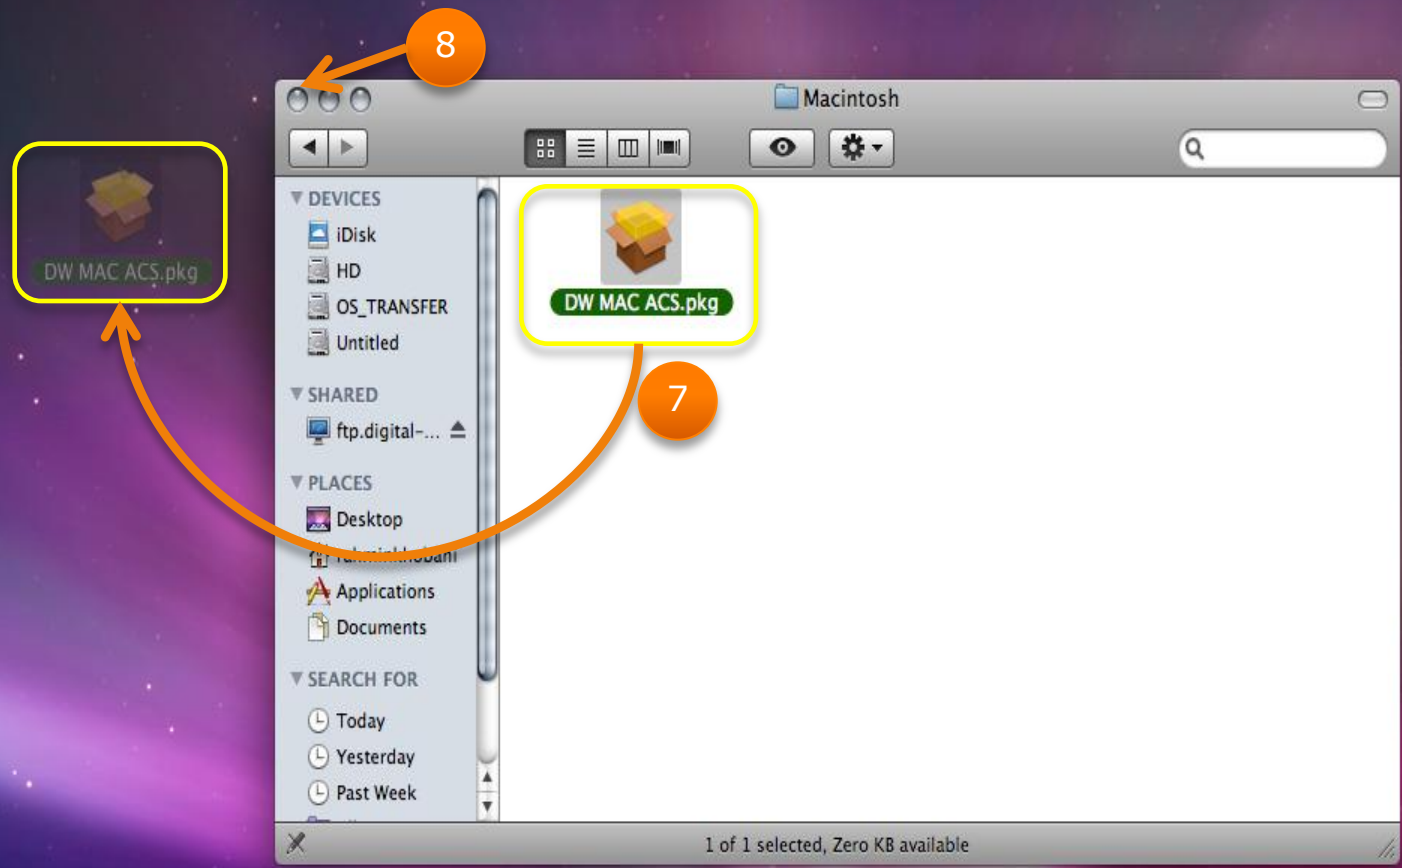

7. Drag and Drop the DW MAC ACS.pkg file onto the desktop

8. Click to close the FTP window