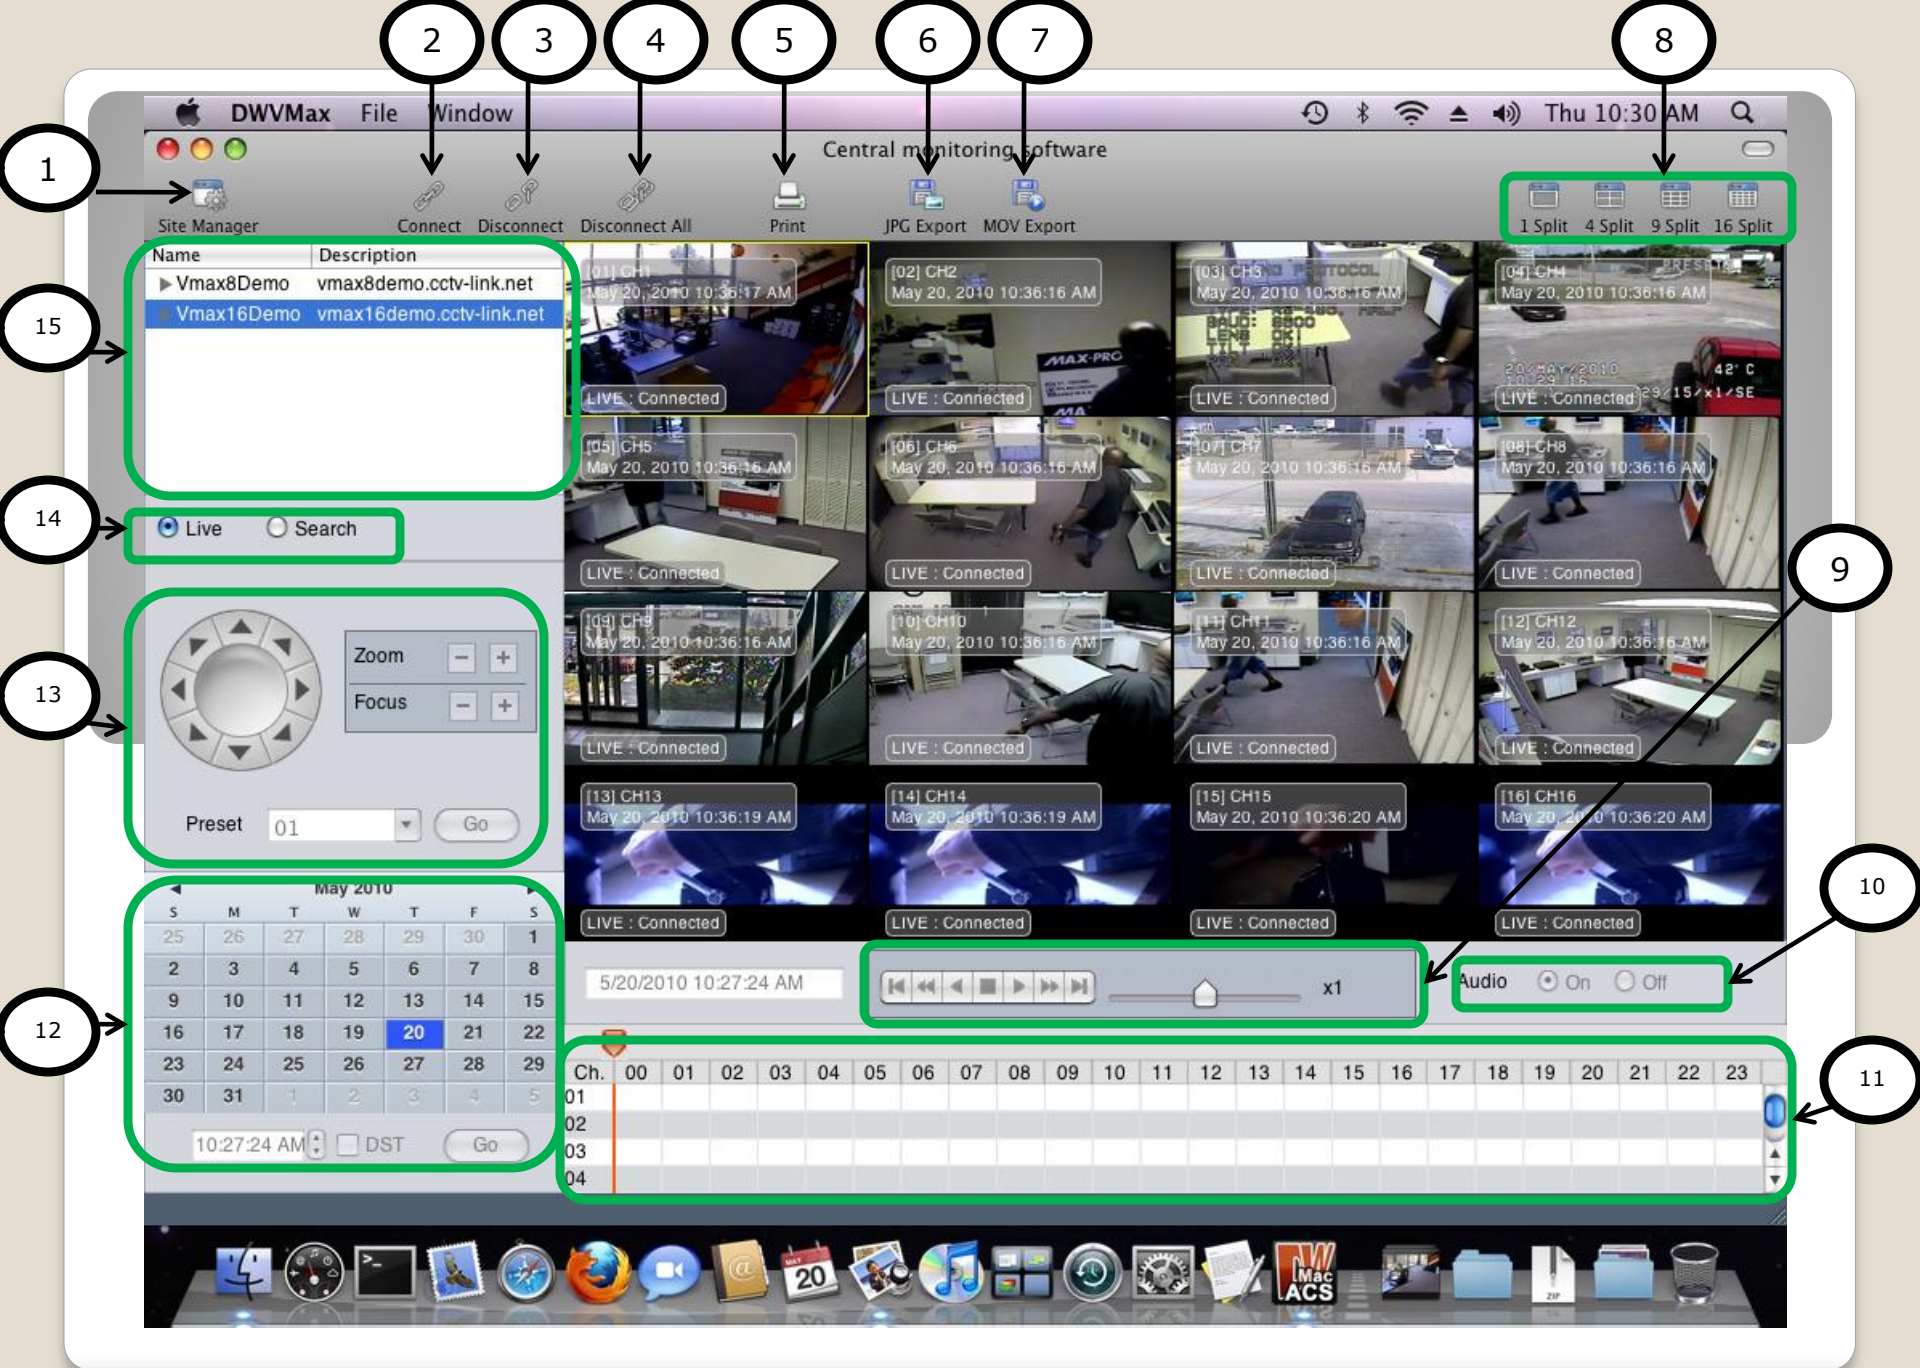

Advanced Client Software

Site Manager Connect Disconnect Disconnect All Print JPG Export MOV Export 1 Split 4 Split 9 Split 16 Split

Name	Description
Vmax 16	vmax16demo.cctv-link.net

Live Search

Zoom Focus Preset 01 Go

**Site registration is complete!!
Connection Success!!**

OVERVIEW

OVERVIEW

Name	Description
Vmax8Demo	vmax8demo.cctv-link.net
Vmax16Demo	vmax16demo.cctv-link.net

Zoom: - +

Focus: - +

Preset: 01 Go

May 2010

S	M	T	W	T	F	S
25	26	27	28	29	30	1
2	3	4	5	6	7	8
9	10	11	12	13	14	15
16	17	18	19	20	21	22
23	24	25	26	27	28	29
30	31	1	2	3	4	5

10:27:24 AM DST Go

Grid of 16 video channels (CH1-CH16) showing live feeds with 'LIVE: Connected' status.

Timeline grid showing channel activity over time (Ch. 00-23).

- 1 [Site Manager]
 - * Opens the site manager dialog
 - * Use to add or edit a site
- 2 [Connect]
 - * Connects to a selected group or camera in the site list
- 3 [Disconnect]
 - * Disconnects selected group or camera in site list
- 4 [Disconnect All]
 - * Disconnects all current connections
- 5 [Print]
 - * Prints current image on selected camera
- 6 [JPG Export]
 - * Exports jpg file to desktop of the current image on the selected camera
- 7 [MOV Export]
 - * Begins recording of video on selected camera.
 - * Click again to stop recording
 - * Exports mov file to desktop
- 8 [1,4,9,16 Split]
 - * Splits camera grid to 1,4,9 and 16 channels