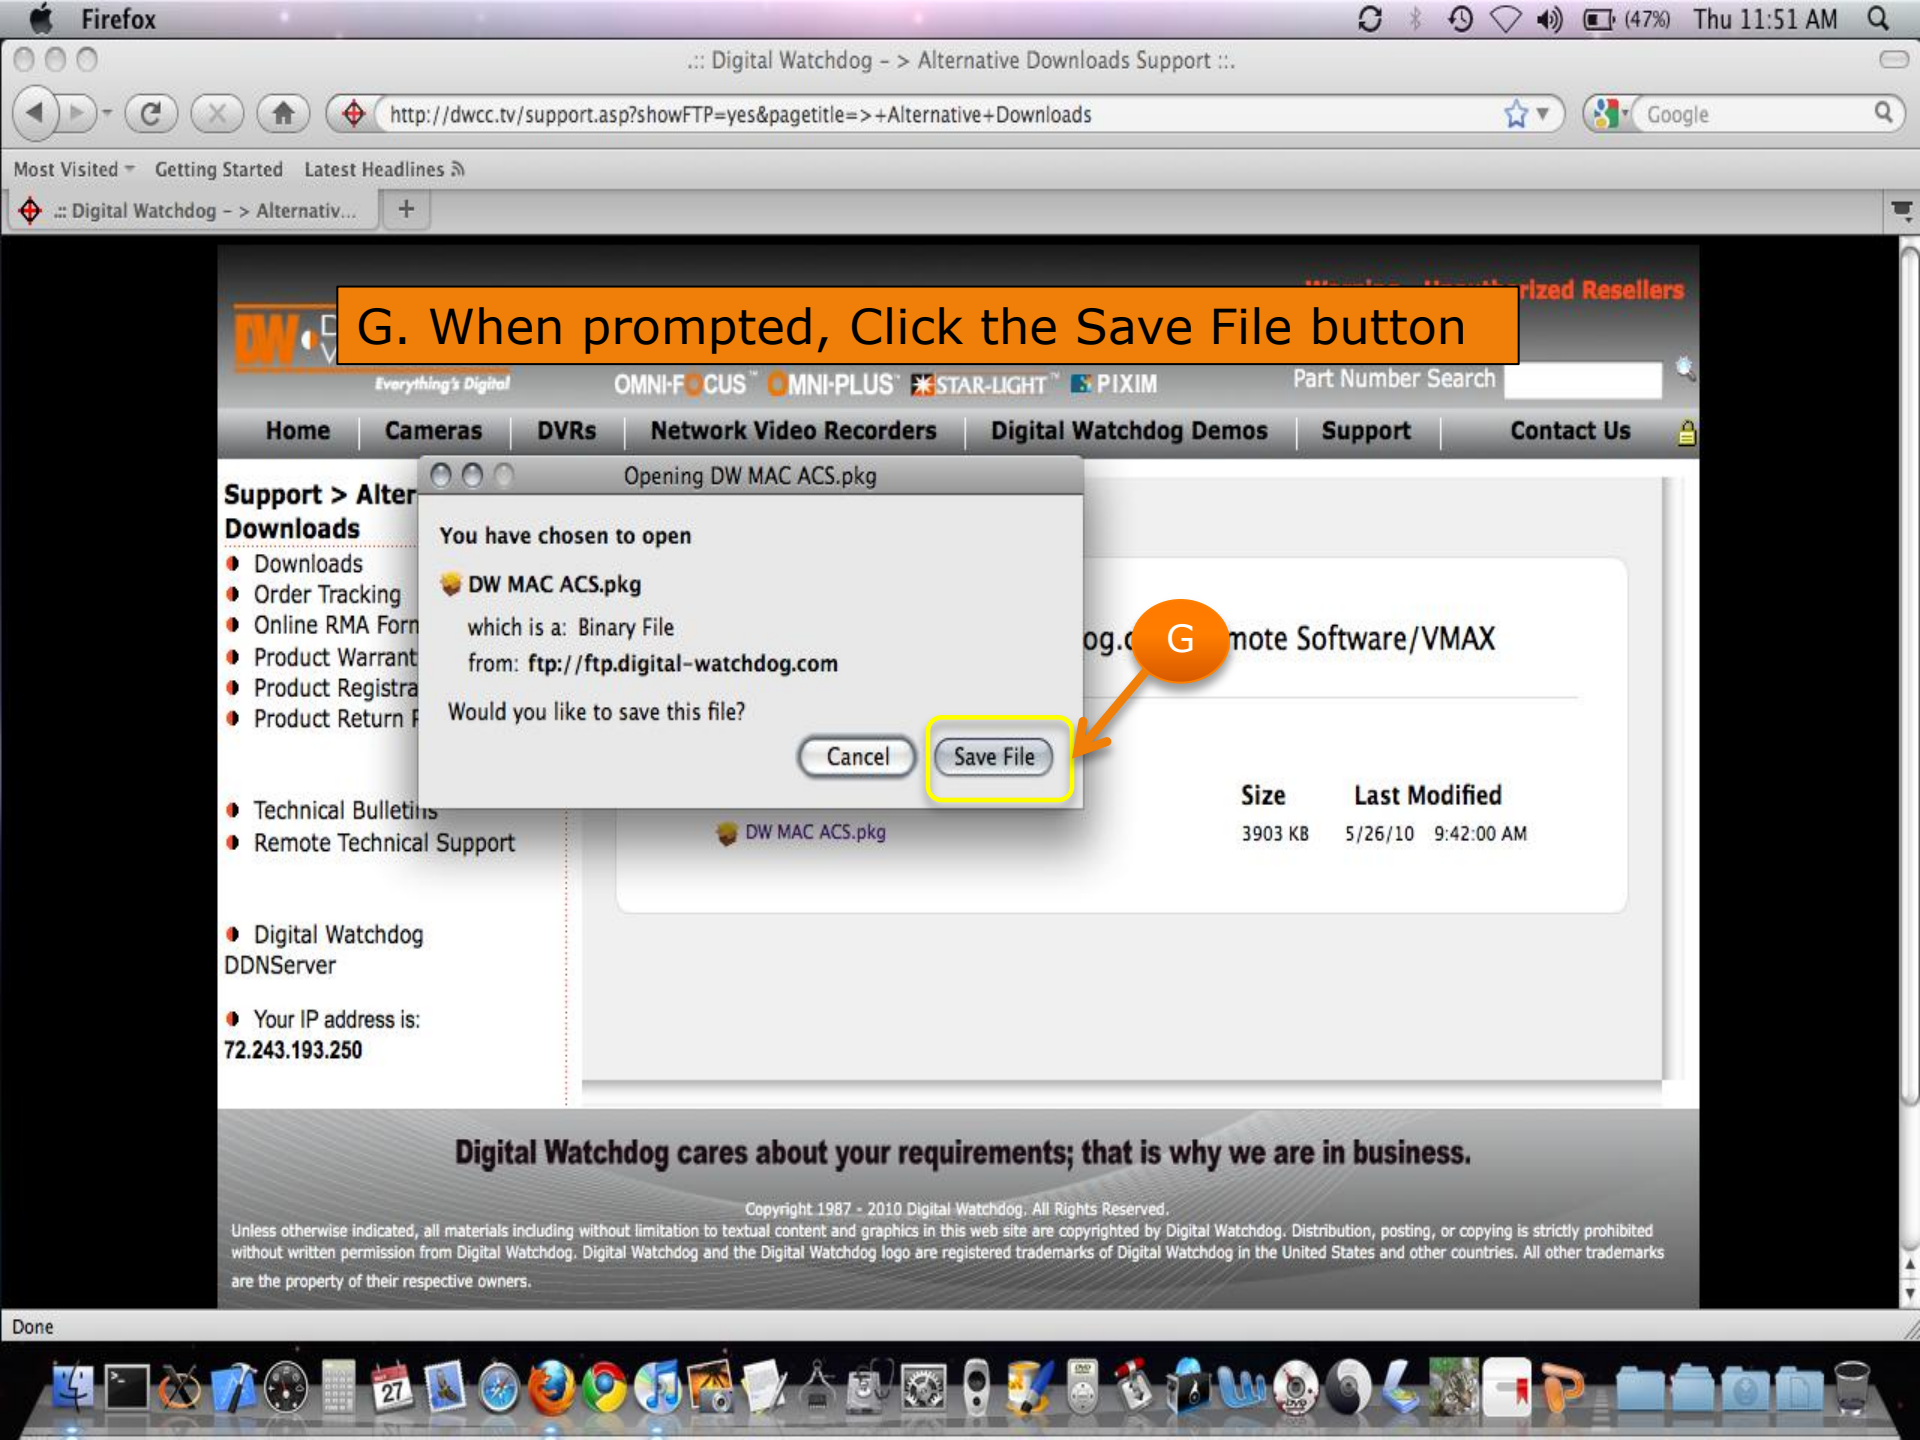

G. When prompted, Click the Save File button

Opening DW MAC ACS.pkg

You have chosen to open

- DW MAC ACS.pkg

which is a: Binary File

from: ftp://ftp.digital-watchdog.com

Would you like to save this file?

Cancel Save File

G

Support > Alternative Downloads

- Downloads
- Order Tracking
- Online RMA Form
- Product Warrant
- Product Registra
- Product Return F

- Technical Bulletin
- Remote Technical Support

Digital Watchdog DDNServer

Your IP address is: 72.243.193.250

Digital Watchdog Remote Software/VMAX

Size	Last Modified
3903 KB	5/26/10 9:42:00 AM

Digital Watchdog cares about your requirements; that is why we are in business.

Copyright 1987 - 2010 Digital Watchdog. All Rights Reserved.
Unless otherwise indicated, all materials including without limitation to textual content and graphics in this web site are copyrighted by Digital Watchdog. Distribution, posting, or copying is strictly prohibited without written permission from Digital Watchdog. Digital Watchdog and the Digital Watchdog logo are registered trademarks of Digital Watchdog in the United States and other countries. All other trademarks are the property of their respective owners.