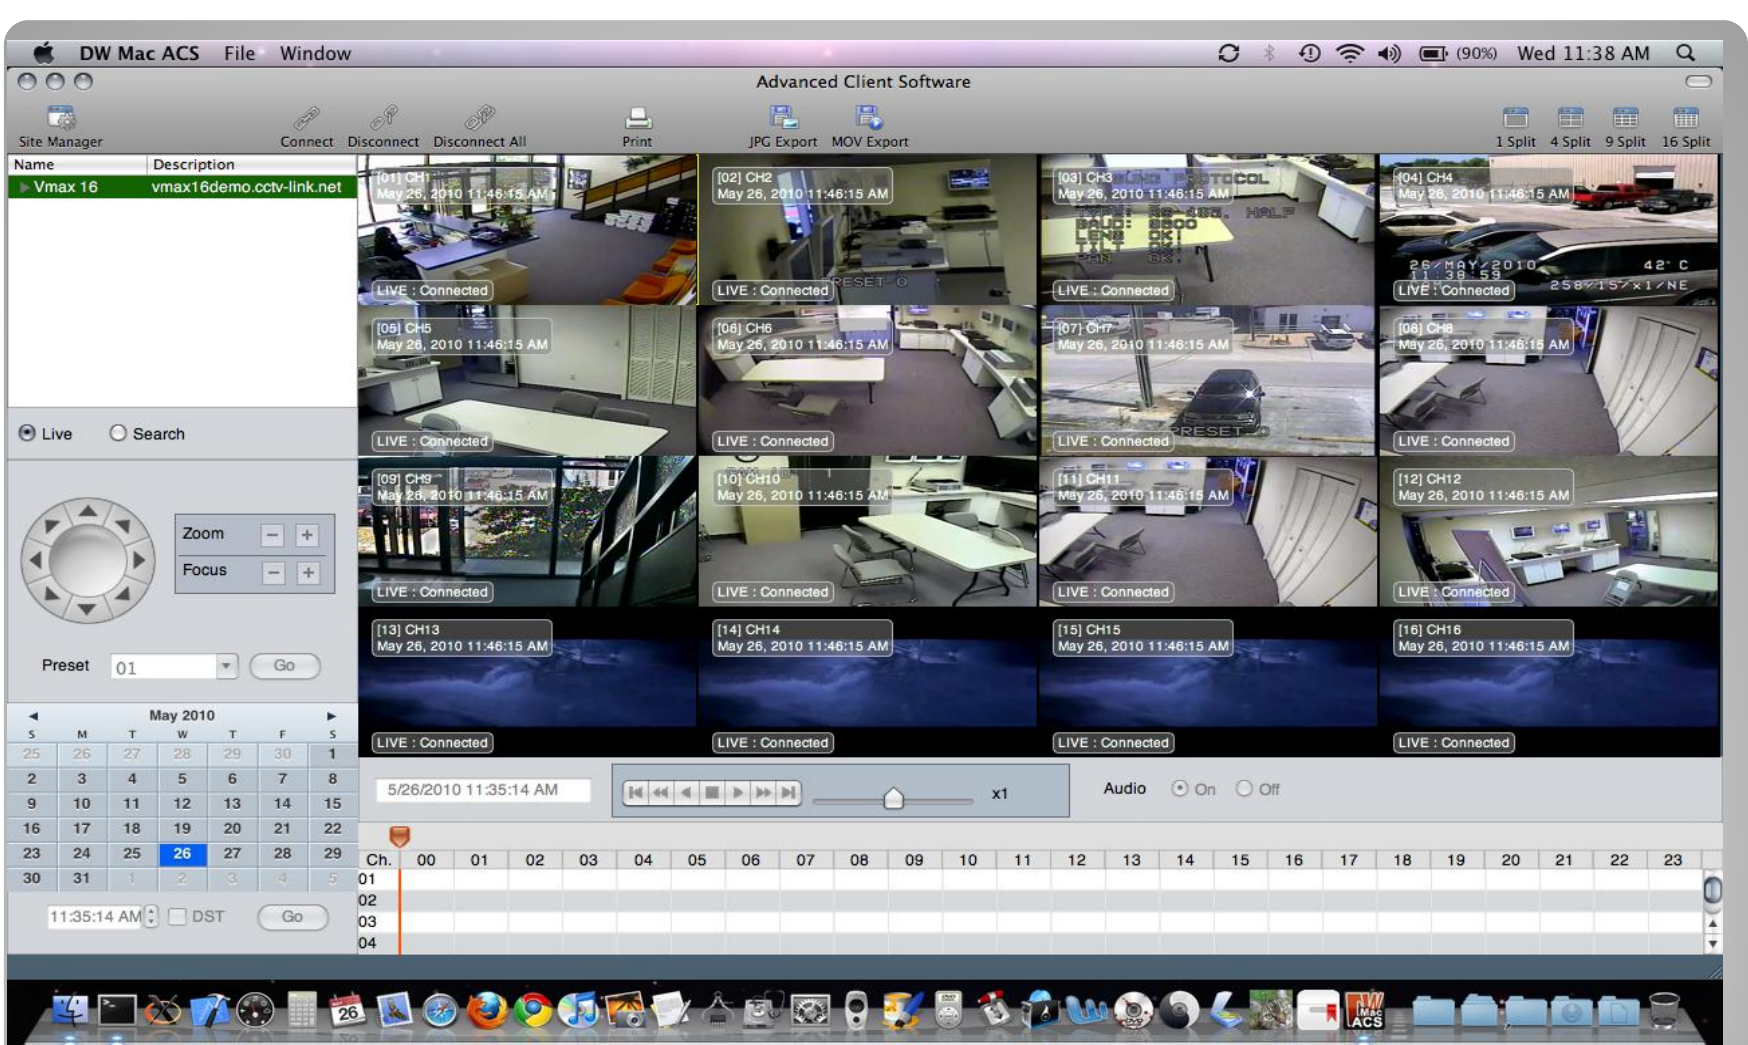

MAC ACS

Startup Guide

OSX 10.5 or higher (64-bit Intel Only)

Installation Guide

Download instructions using Safari:
Note: If using Mozilla Firefox please skip ahead to the Mozilla Firefox instructions.

- 5/17/2010 - Updated Digital Watchdog 2010 Product Catalogue. [read more...](#)
- 4/19/2010 - VMAX Series of Digital Video is now MAC Compatible. [read more...](#)
- 4/12/2010 - VMAX Mobile Device Capability. [read more...](#)
- 8/26/2009 - The new DW Los Angeles warehouse is now on-line. [read more...](#)