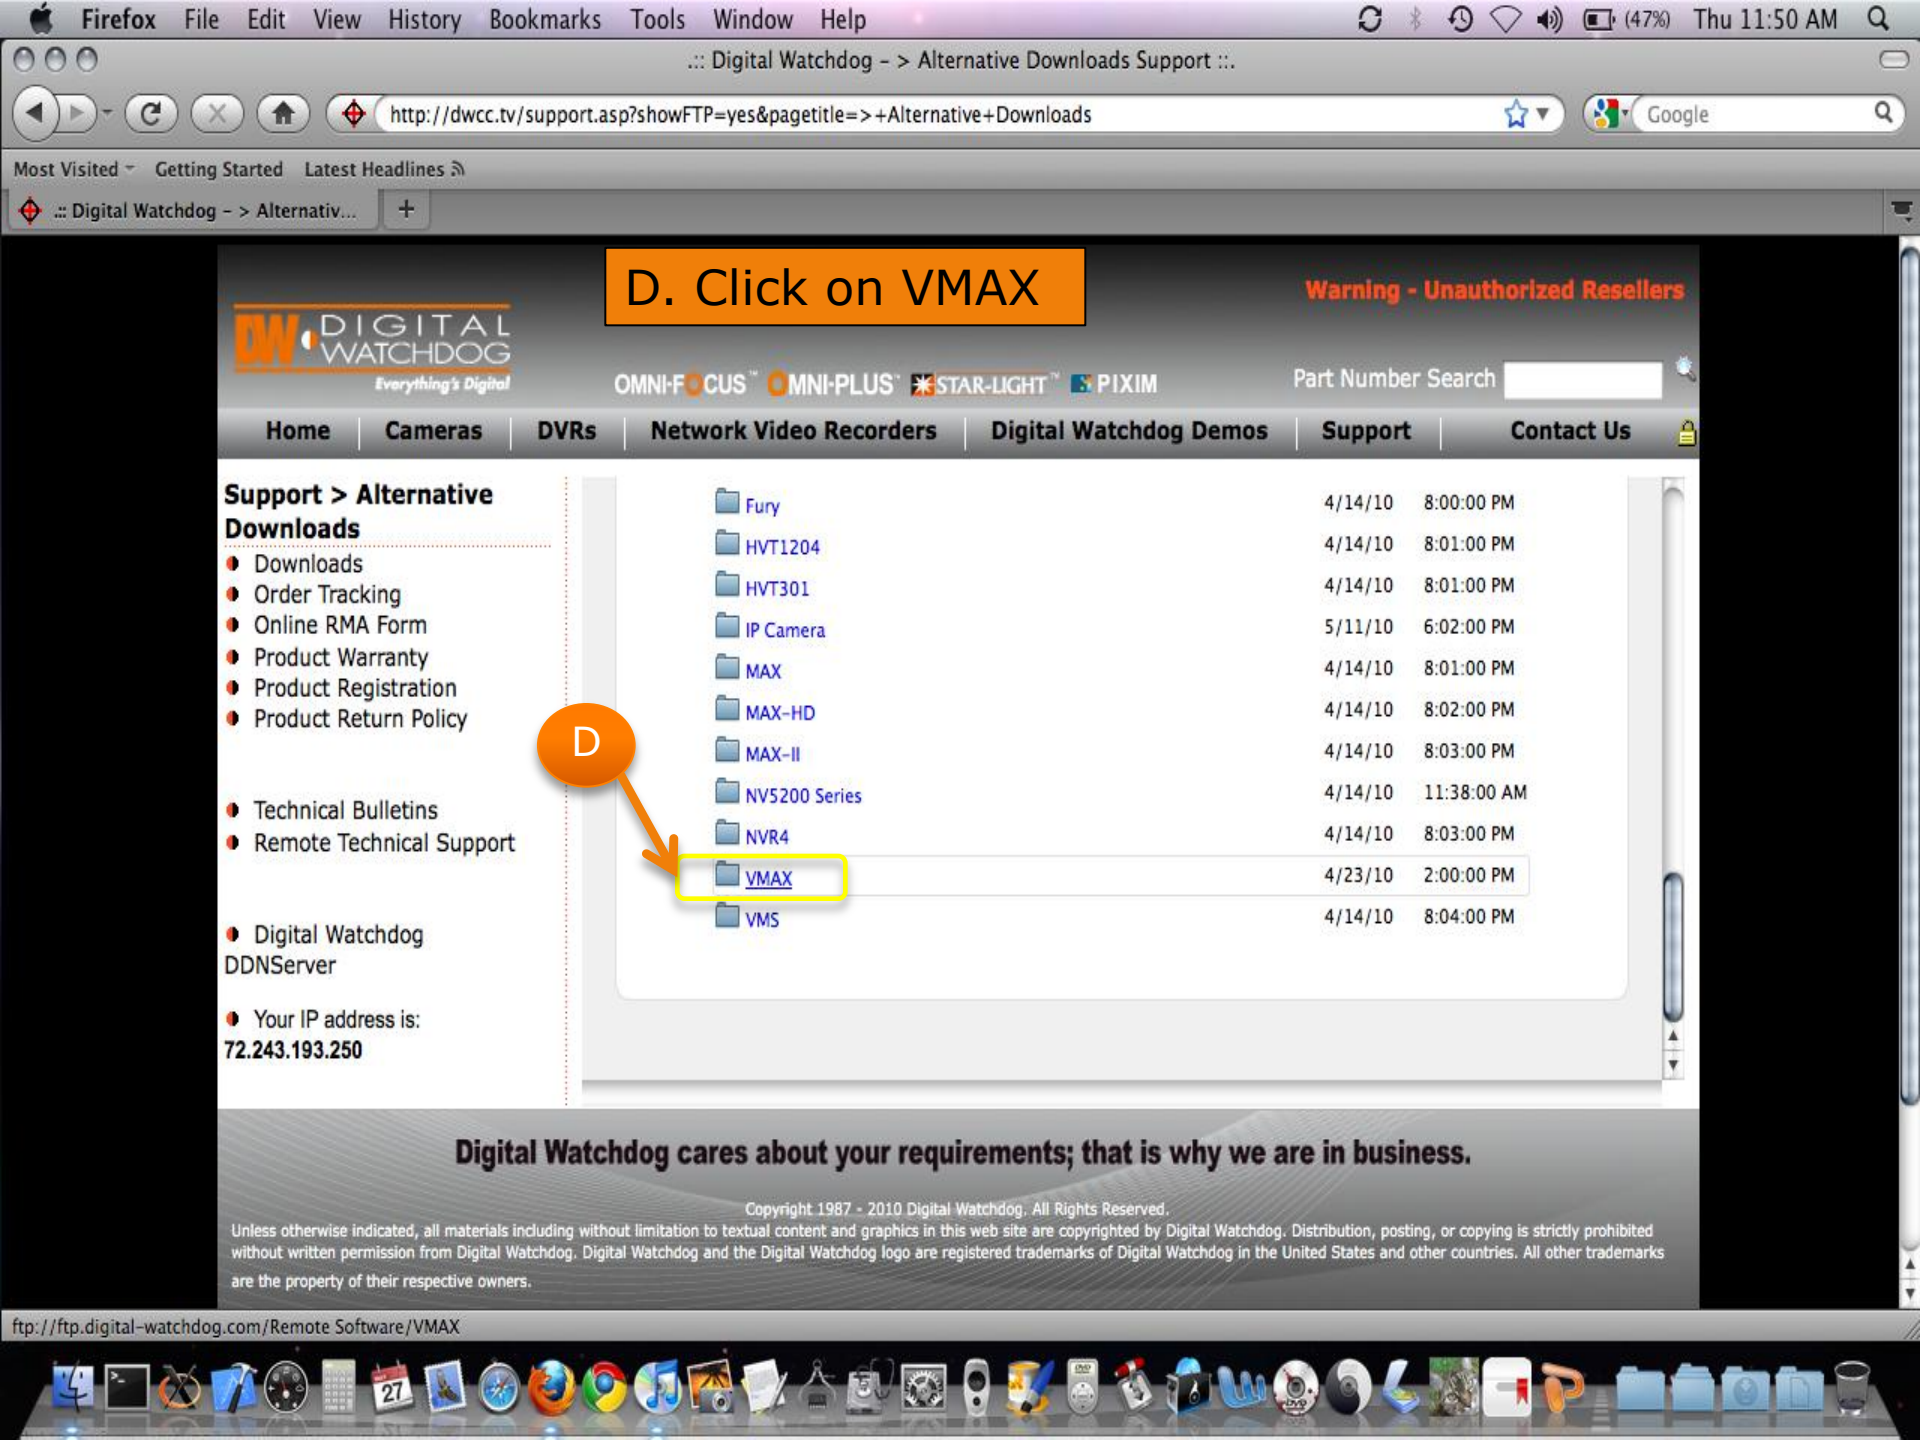

D. Click on VMAX

Warning - Unauthorized Resellers

OMNI-FOCUS™ OMNI-PLUS™ STAR-LIGHT™ PIXIM

Part Number Search

Home | Cameras | DVRs | Network Video Recorders | Digital Watchdog Demos | Support | Contact Us

Support > Alternative Downloads

1. Downloads
   - Order Tracking
   - Online RMA Form
   - Product Warranty
   - Product Registration
   - Product Return Policy
3. Technical Bulletins
   - Remote Technical Support
5. Digital Watchdog DDNServer
   - Your IP address is: 72.243.193.250

Fury	4/14/10	8:00:00 PM
HVT1204	4/14/10	8:01:00 PM
HVT301	4/14/10	8:01:00 PM
IP Camera	5/11/10	6:02:00 PM
MAX	4/14/10	8:01:00 PM
MAX-HD	4/14/10	8:02:00 PM
MAX-II	4/14/10	8:03:00 PM
NV5200 Series	4/14/10	11:38:00 AM
NVR4	4/14/10	8:03:00 PM
VMAX	4/23/10	2:00:00 PM
VMS	4/14/10	8:04:00 PM

Digital Watchdog cares about your requirements; that is why we are in business.

Copyright 1987 - 2010 Digital Watchdog. All Rights Reserved.

Unless otherwise indicated, all materials including without limitation to textual content and graphics in this web site are copyrighted by Digital Watchdog. Distribution, posting, or copying is strictly prohibited without written permission from Digital Watchdog. Digital Watchdog and the Digital Watchdog logo are registered trademarks of Digital Watchdog in the United States and other countries. All other trademarks are the property of their respective owners.

ftp://ftp.digital-watchdog.com/Remote Software/VMAX