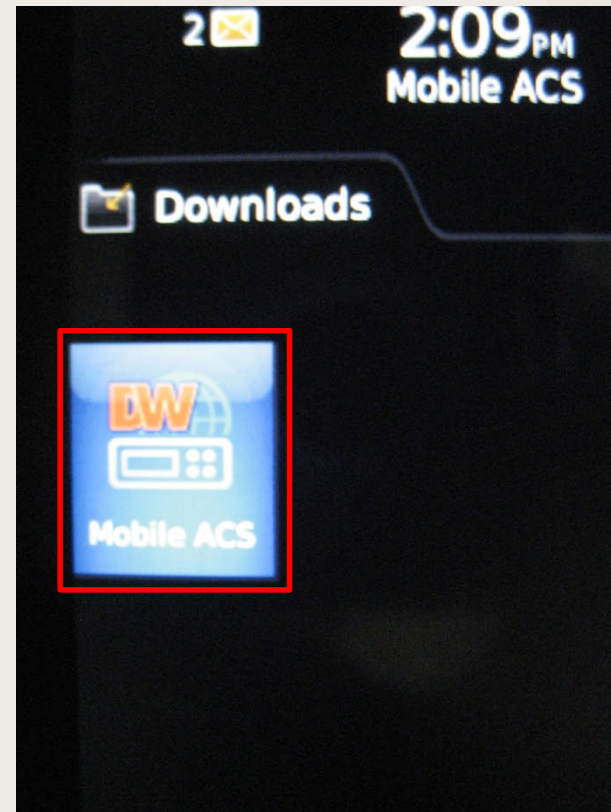

Update complete

The loading operation was successful.

13. Click Main Menu and Disconnect the phone

Main menu

Device connected (PIN): BlackBerry 9550 (31018EB2)

Installation Complete

14. Click Menu and go to the Download Folder