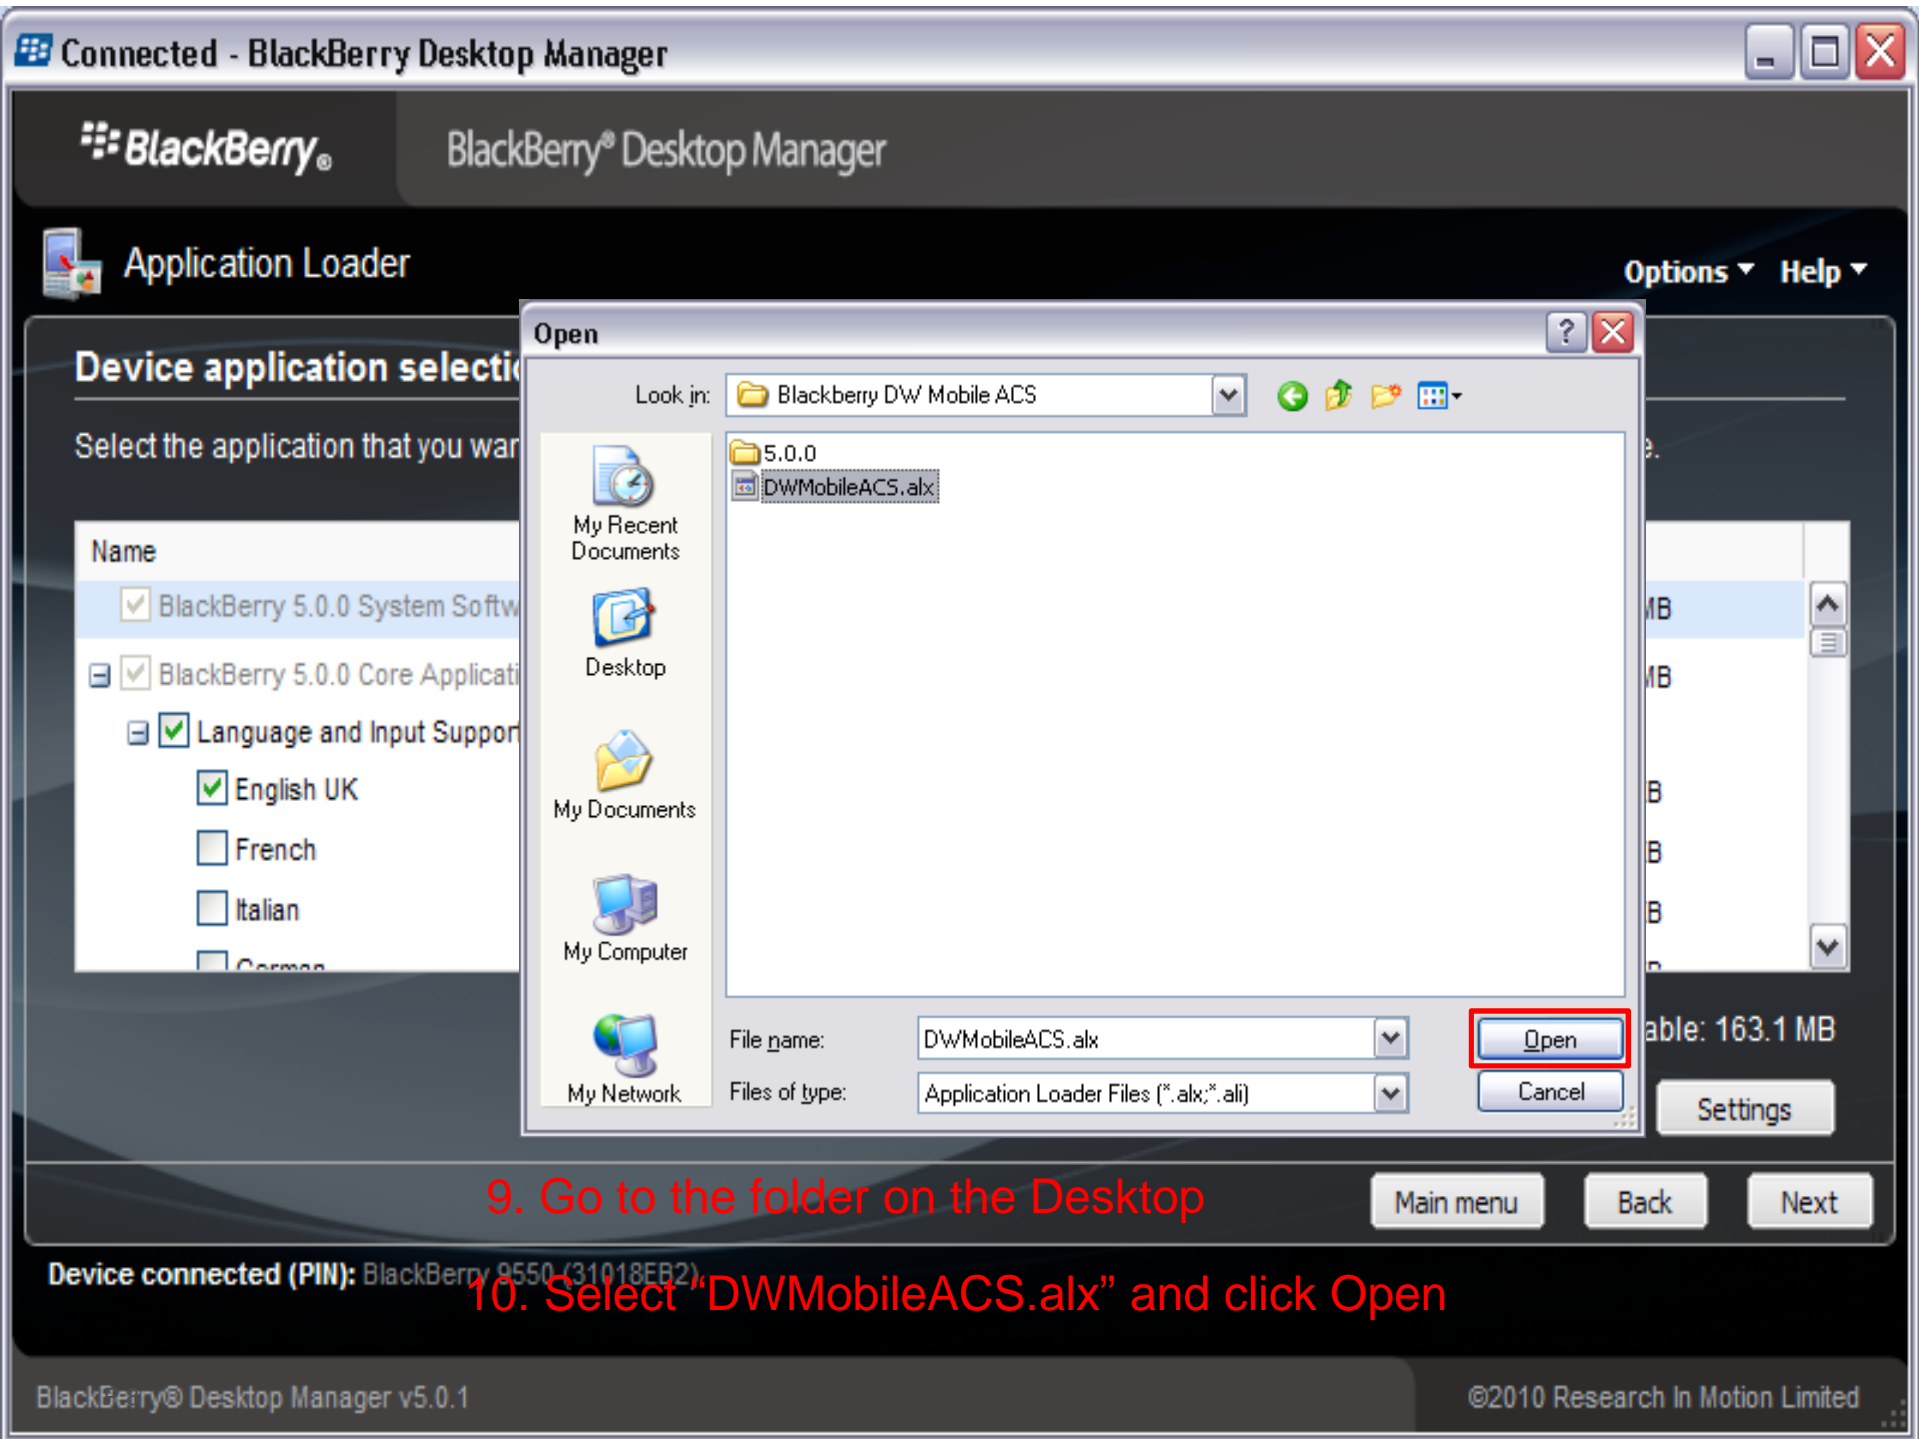

9. Go to the folder on the Desktop

10. Select "DWMobileACS.alx" and click Open