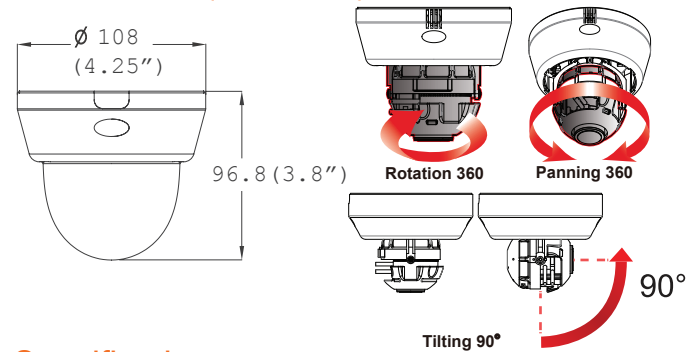

Dimensions (unit : mm)