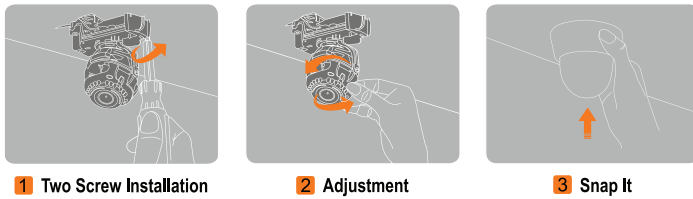

Snapit Easy Installation 1 2 3

Summary

The MD421D MEGAPIX camera is a triple codec network camera that provides 1080P megapixel resolution at 30 frames per second. The camera's advanced technologies like Electronic Day and Night, 3D-DNR, and Double Shutter WDR will deliver the best images in any type of environment. And Power over Ethernet combined with our Snapit Housing, branded for its quick and easy installation procedure, allows you to view and control your MEGAPIX camera from anywhere in the world in just a few minutes.

Features

- ONVIF Compliant
- 2.1 Megapixels (1080P, 30fps)
- Triple Codecs (H.264, MJPEG, MPEG4) with Dual-Stream
- 1/2.8" CMOS Sensor (7% Larger Than 1/3" CMOS Sensor)
- 3.0~10.5mm Auto Focus Lens
- 8X Digital Zoom, 3X Optical Zoom
- Electronic Day and Night
- Power over Ethernet [PoE] & DC12V
- Two-Way Audio
- Local SDHC Card Remote Backup
- Web Server Built-in
- Double Shutter WDR (Wide Dynamic Range)
- 3D-DNR (3D Digital Noise Reduction)
- Programmable Privacy Zones (30) & Motion Detection

Accessories (Optional)

Specifications

IMAGE	
Image Sensor	1/2.8" CMOS Sensor (7% Larger Than 1/3" CMOS Sensor)
Total Pixels	2016 (H) X 1108 (V)
Minimum Scene Illumination	F1.6 (30IRE): 0.5 Lux [Color] F1.6 (30IRE): 0.01 Lux [B&W]
LENS	
Focal Length	3.0-10.5mm
Lens Type	Auto Focus
Digital Zoom / Optical Zoom	8X / 3X
OPERATIONAL	
Brightness	0~19
Shutter Mode	Auto, Manual
Digital Slow Shutter	Off, 2X, 3X, 4X
Shutter Speed	1/30, 1/60, 1/120
Auto Gain Control	0~20
Back Light Compensation	Off, On
Day and Night	Auto, Day (Color), Night (B/W)
Lens Mode	Manual, DC, AF
Chroma (Hue & Saturation Settings)	0~20
Sharpness	0~10
Mirror & Flip	Off, On
3D-Digital Noise Reduction	Off, Low, Middle, High
Privacy Zone	Off, On (30 Programmable Zones)
Motion Detection: Sensitivity	Low, Middle, High
Alarm Notifications	Notifications Via E-mail
NETWORK	
LAN	802.3 Compliance 10/100 LAN
Video Compression Type	H.264, MPEG4, MJPEG (Super Fine-Low)
Resolution	1920X1080 (16:9) ~ 320X240 (4:3)
Frame Rate	Up to 30fps at All Resolutions
Streaming Capability	Dual-Stream at Different Rates and Resolutions
IP	IPv4, IPv6
Protocol	TCP/IP, HTTP, DHCP, PPPoE, ICMP, ARP, RARP, RTSP, NTP, UDP, Multicast
Maximum User Access	20 Users
ONVIF Conformance	Yes
Web Viewer	OS: Windows XP / Vista / 7, MAC OS Browser: Internet Explorer, Chrome, Firefox, Safari
Video Management Software	NxMS, Pivot
Memory Slot	Up to 24 Hour to Micro SDHC Card (4GB-32GB) Card Not Included*
ENVIRONMENTAL	
Operating Temperature/ Humidity	-10°C ~ 55°C (14°F ~ 131°F)
Operating Humidity	Less than 90% (Non-Condensing)
Storage Temperature	-20°C ~ 70°C (-4°F ~ 158°F)
Other Certifications	CE, FCC, RoHS
ELECTRICAL	
Power Requirement	DC 12V, PoE (IEEE802.3af Class 3)
Power Consumption	7.2W, 600mA
MECHANICAL	
Material	Plastic
Dimensions	108 X 96.8 mm (4.25 X 3.8 in)
Weight	0.507 lbs