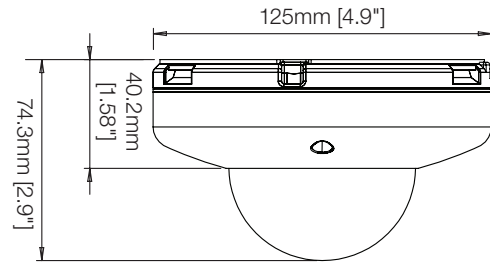

1 Megapixel Surface Mount Vandal Dome Camera DWC-MF10M28T

2 YEAR WARRANTY

Dimensions (unit : mm [inch])

720P
1MP 720p Resolution at 30fps

DWC-MF10M28T

Summary

MEGApiX® 1MP network cameras provide real-time 720p High Definition video including True Day/Night and BLC for clear images in challenging lighting conditions. Power over Ethernet simplifies installation by providing both power and the network connection through a single cable. All cameras are ONVIF conformant, assuring their successful integration with other open platform video surveillance products. Housed in our attractive dome enclosure, these cameras provide the industry-leading benefits of MEGApiX® technology at an affordable price.