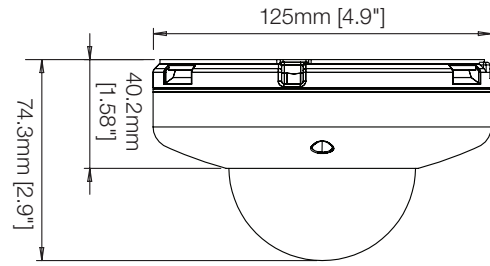

1 Megapixel Surface Mount Vandal Dome Camera DWC-MF10M36TIR

2 YEAR WARRANTY

Dimensions (unit : mm [inch])

720P
1MP 720p Resolution at 30fps

DWC-MF10M36TIR

Summary

MEGApiX® 1MP network cameras provide real-time 720p High Definition video including Smart IR™ up to 30 feet and True Day/Night for clear images in challenging lighting. Power over Ethernet simplifies installation by providing both power and the network through a single cable. All cameras are ONVIF conformant, assuring their successful integration with open platform video surveillance products. Housed in our attractive dome enclosure, these cameras provide the industry-leading benefits of MEGApiX® at an affordable price.