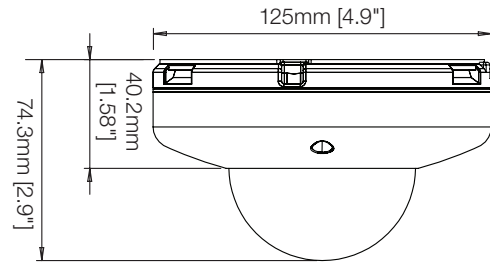

## Dimensions (unit : mm [inch])

**720P**  
1MP 720p Resolution at 30fps

DWC-MF10M8TIR

## Specifications

IMAGE	
Image Sensor	1/2.9" 1.0M CMOS
Total Pixels	1321 (H) x 740 (V)
Minimum Scene Illumination	F1.6 (30IRE): 0.3 Lux [Color]
	F1.6 (30IRE): 0.00 Lux [B/W]
LENS	
Focal Length	8.0mm Lens
Lens Type	Fixed Lens
IR Distance	30ft Smart IR™
Angle of View	42°
OPERATIONAL	
Shutter Mode	Auto
Shutter Speed	1/30sec ~ 1/288000sec, 1/25sec ~ 1/288000sec
White Balance	Auto / Indoor / Outdoor / Manual
Auto Gain Control	Max 40dB
Day and Night	Auto, Day, Night
NETWORK	
LAN	802.3 Compliance 10/100 baseT LAN
Video Compression Type	H.264, MJPEG
Resolution	720p/SVGA/D1/VGA/CIF/QVGA/QCIF
Frame Rate	30 / 25
Streaming Capability	Multi Streaming CBR/VBR (Controllable Frame Rate and Bandwidth)
IP	IPv4, IPv6
Protocol	ONVIF, TCP/IP, UDP/IP, RTP(UDP), RTP(TCP), RTSP, NTP, HTTP, DNS, DDNS, DHCP
Maximum User Access	4 Users
ONVIF Conformance	ONVIF Profile S
Web Viewer	OS: Windows 7 Browser: Internet Explorer, Google Chrome, Firefox
Video Management Software	DW Spectrum™
On Board Storage	Micro SD/SDHC Class 10 (Card is not included)
ENVIRONMENTAL	
Operating Temperature	-10°C ~ 50°C (14°F ~ 122°F)
Operating Humidity	Less than 90% (Non-Condensing)
IP Rating	IP66 (Weather Resistant)
Other Certifications	FCC, CE, ROHS
ELECTRICAL	
Power Requirements	DC 12V, POE IEEE 802.3af
Power Consumption	LED Off: 12V, 160mA LED On: 12V, 230mA
MECHANICAL	
Material	Aluminum Die-casting
Dimensions	Ø 125 x 74.3 mm (Ø 4.9 x 2.9 inch)
Weight	700 g (1.54 lbs)