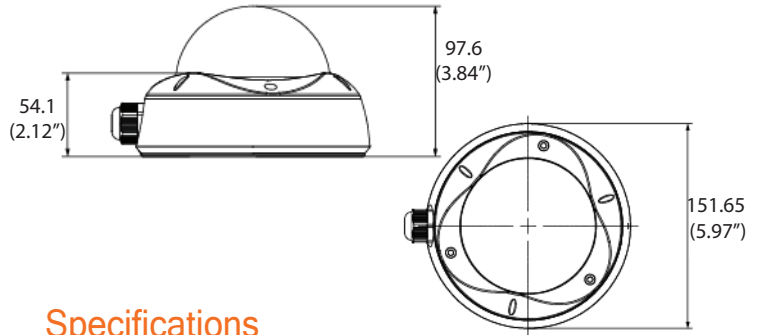

Dimensions (unit : mm)

Summary

The MV950TIR MEGApix camera is a vandal dome camera that offers up to 5 megapixels resolution at 10 frames per second. The camera's high megapixel display offers exceptional image, especially for applications where details and image analysis are crucial. In addition, the camera offers complete image control with features such as BLC, intelligent Motion and Detection with Sensor Control, and PoE easy installation. The camera also supports local and remote backup via local SD Card and remotely to an FTP Server.

Features

- ONVIF Compliant Profile S
- 5 Megapixels (2592x1920, 10fps) Resolution
- Triple Codecs (H.264, MJPEG, MPEG4) with Dual-Stream
- 1/2.5" 5MP CMOS Sensor (20% Larger Than 1/3" CMOS Sensor)
- 3.4~10mm Varifocal Lens
- 3X Optical Zoom
- 50ft IR with Intelligent Camera Sync
- TDN (True Day and Night)
- Power over Ethernet [PoE] & 8~25VDC, and AC24V
- Two-Way Audio
- Micro SD/SDHC Class 10 Card for Local Recording
- IP66 Certified (Weatherproof)
- Web Server Built-in
- DNR (Digital Noise Reduction)
- Programmable Privacy Zones (5) & Motion Detection

Specifications