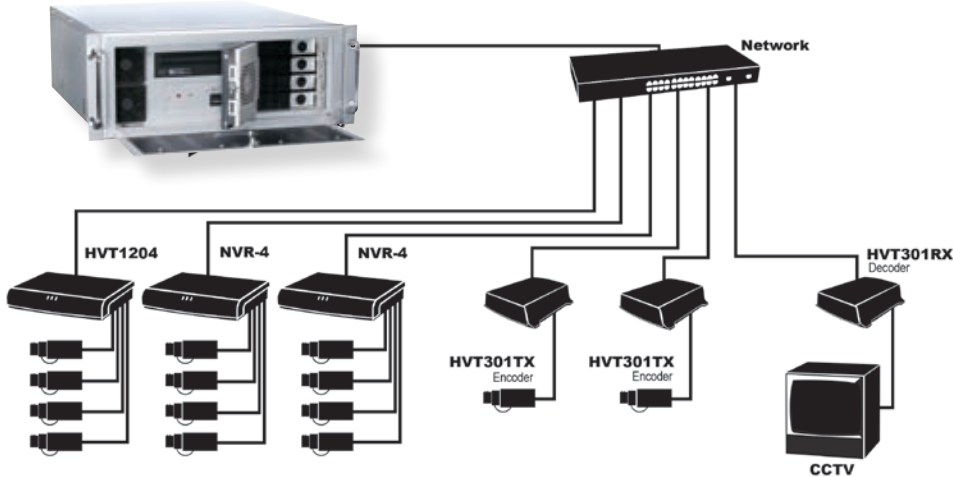

## Product Features:

- Supports up to 64 Cameras
- Displays up to 16 Simultaneous Live View or Playback Channels in Any Combination of 1 to 16
- 16 Simultaneous Queries
- No Loss of Camera Video or Audio During Network Outages
- Intelli-Search search and scan for easy retrieval
- Expandable Storage Capacity Using Digital Watchdog's VSERVER
- Records Video, Audio, and Data Streams for Every Channel
- Hot-Swappable Hard Drives and Power Supplies (Optional)
- Fault Tolerance and Performance Enhanced Through Use of RAID 5 (Optional)
- Redundant Power Supplies (Optional)

## NV5200 Series Network Video Management System Supports Up to 64 Sites or IP Cameras with Network and Hardware Redundancy

The Digital Watchdog NV5200 Network Video Server is the industry benchmark for Network Video Centric applications. The NV5200 establishes a strong and flexible foundation for your networked surveillance systems by providing scalable support for 16, 32 and 64 IP security cameras. The NV5200 is the primary system foundation for integration of Digital Watchdog HVT301TX, HVT301RX, HVT301TRX, and HVT1204 Network Video Server technology.

Easy to use Graphical User Interface allows users to monitor and search through archived video quickly.

The NV5200 offers optional "Hot Swappable" hard drives as well as fault-tolerant RAID-5 capability. Our redundant power supplies prevent loss of video/audio due to network outages or hardware failure. These features, along with many others, position the NV5200 Network Video Server as a highly reliable solution for any network video application.

***Always protect your investments with Digital Watchdog.***

Diagram

Technical Specifications

Electrical

Input Voltage	100-240 VAC, 50/60 Hz Auto Ranging
Type	4U Rack Mount Chassis, Black Color
Power Consumption	450 Max
Operating Temp.	40° to 104°
Operating System	Windows 2000
Humidity	Max 80%
Video Compression	MPEG-4
Dimensions	7"H x 17"W x 22"D
Weight	60 lbs
Shipping Weight	99 lbs